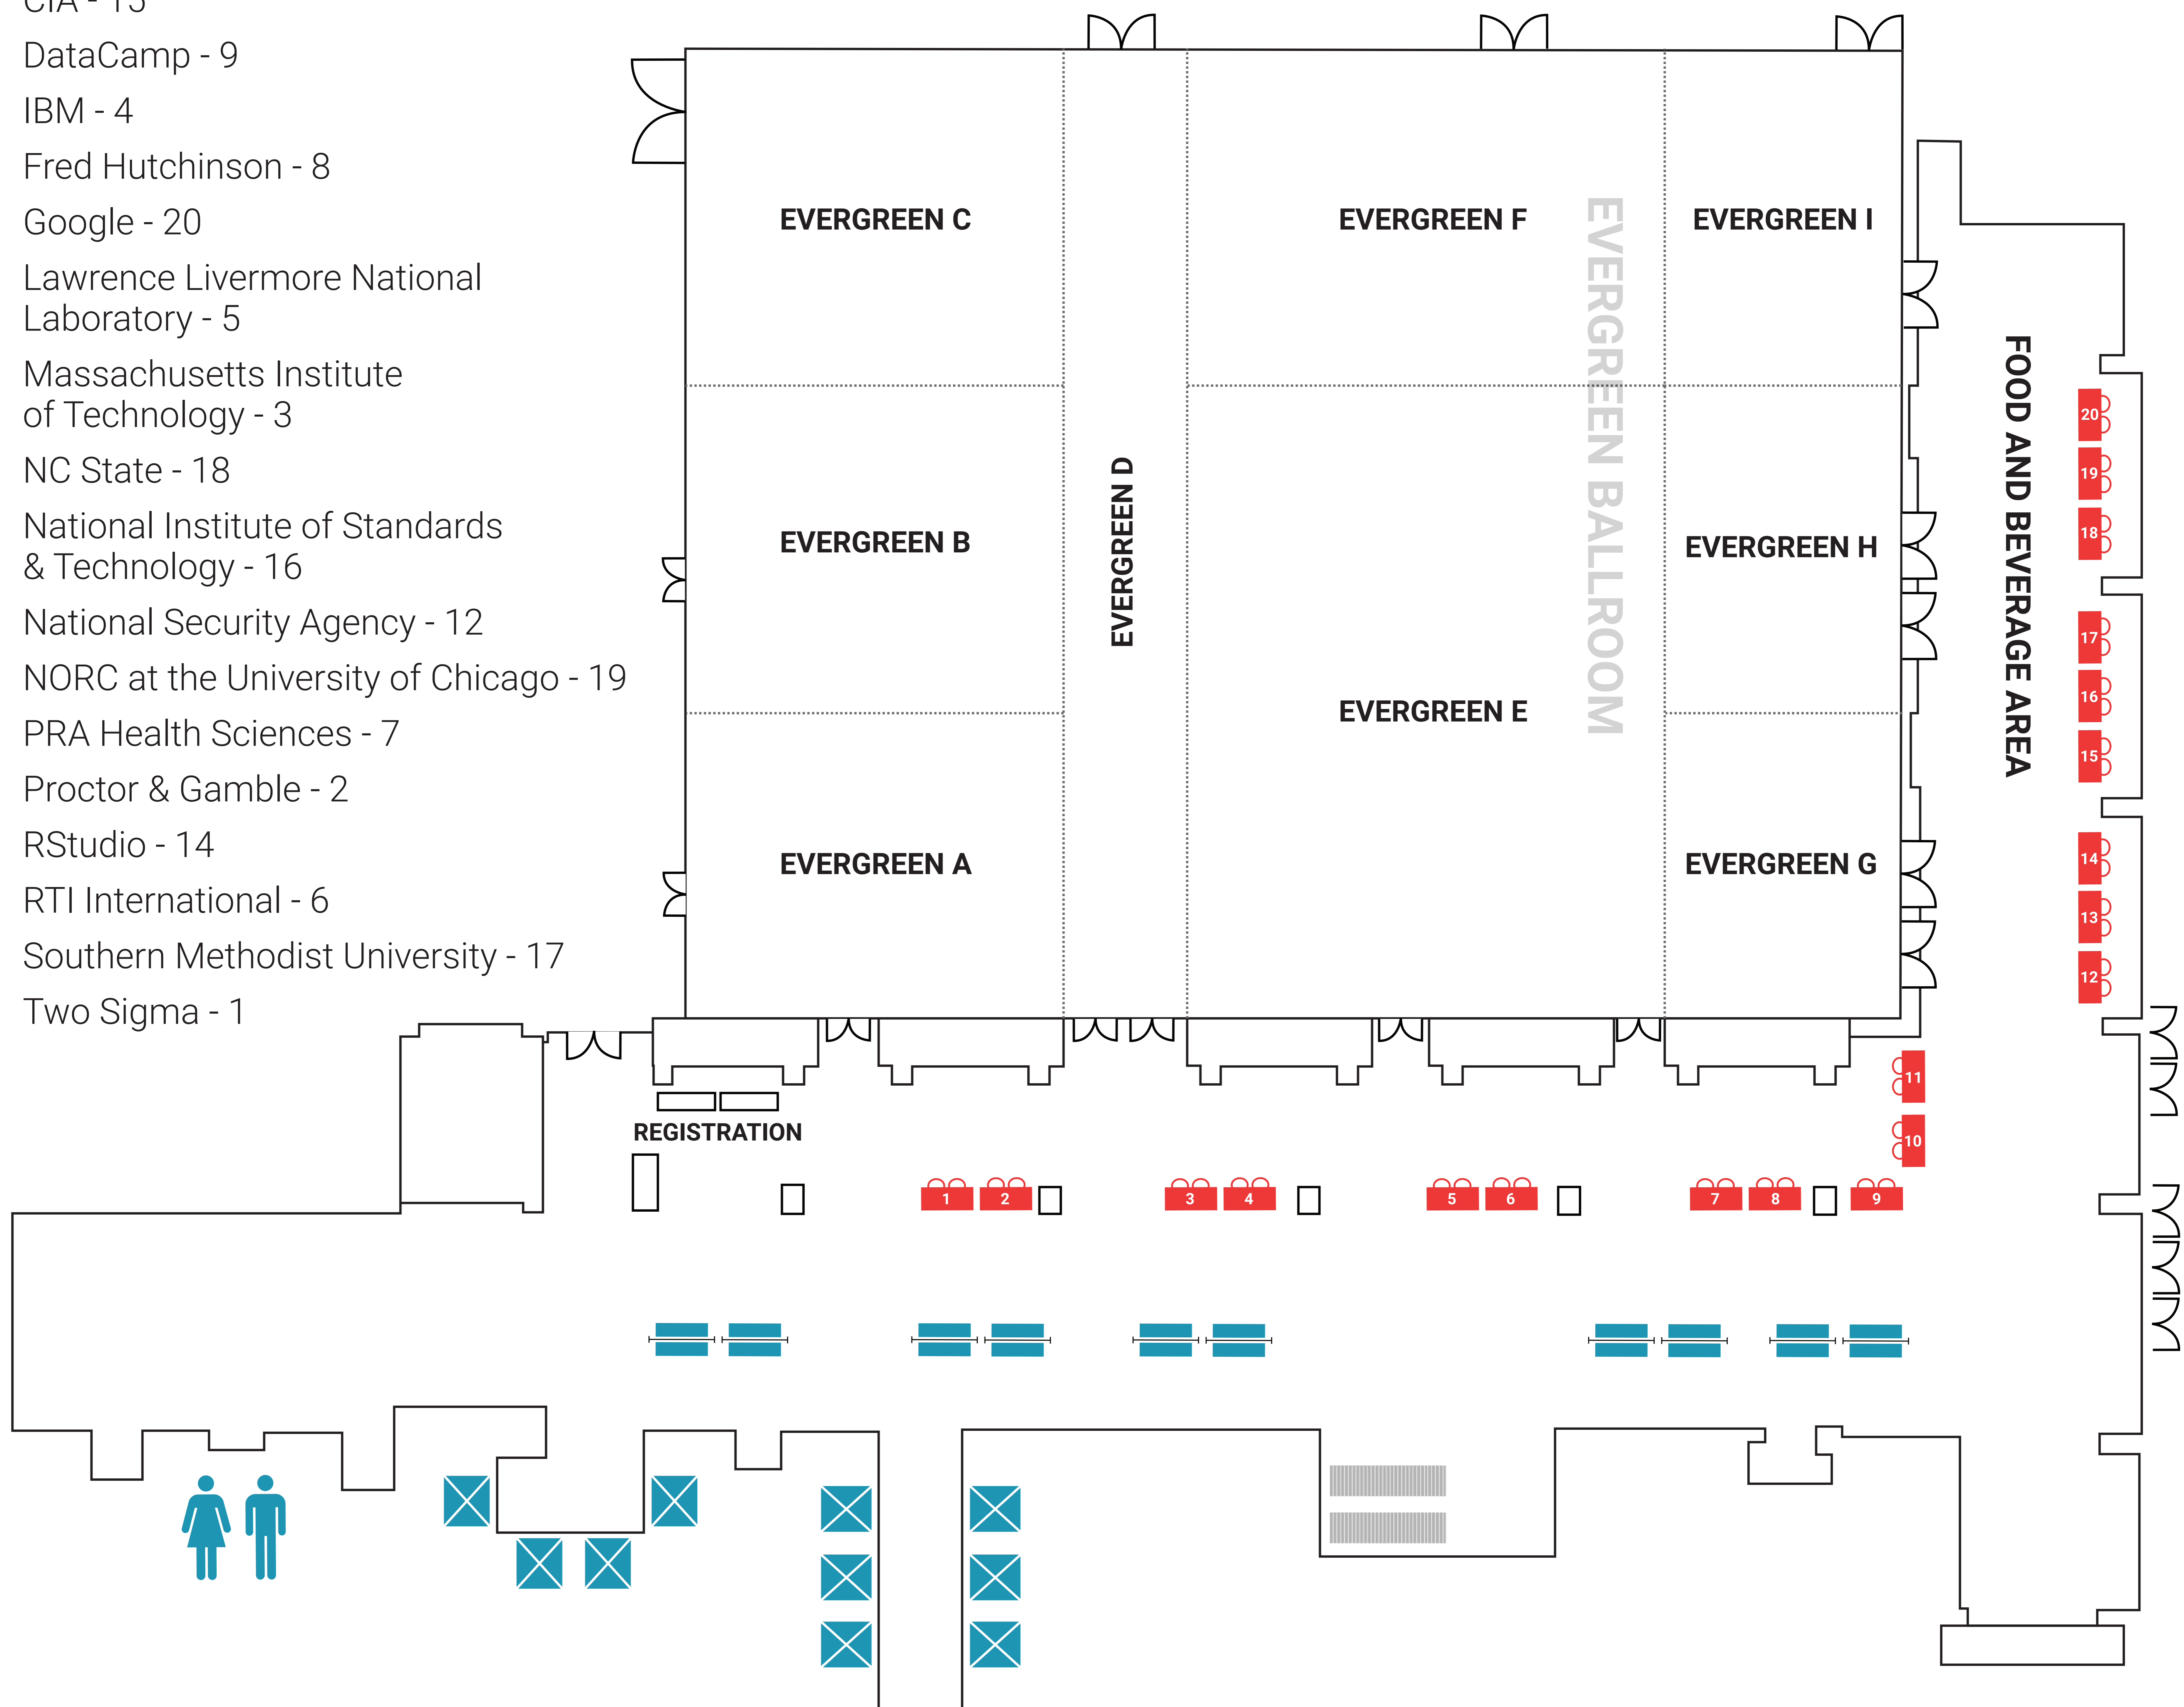

*Hyatt Regency Bellevue, First Floor*

**EXHIBITOR LIST**

- Caucus for Women in Statistics - 13
- CIA - 15
- DataCamp - 9
- IBM - 4
- Fred Hutchinson - 8
- Google - 20
- Lawrence Livermore National Laboratory - 5
- Massachusetts Institute of Technology - 3
- NC State - 18
- National Institute of Standards & Technology - 16
- National Security Agency - 12
- NORC at the University of Chicago - 19
- PRA Health Sciences - 7
- Proctor & Gamble - 2
- RStudio - 14
- RTI International - 6
- Southern Methodist University - 17
- Two Sigma - 1

**KEY**  ESCALATORS  ELEVATORS  RESTROOMS