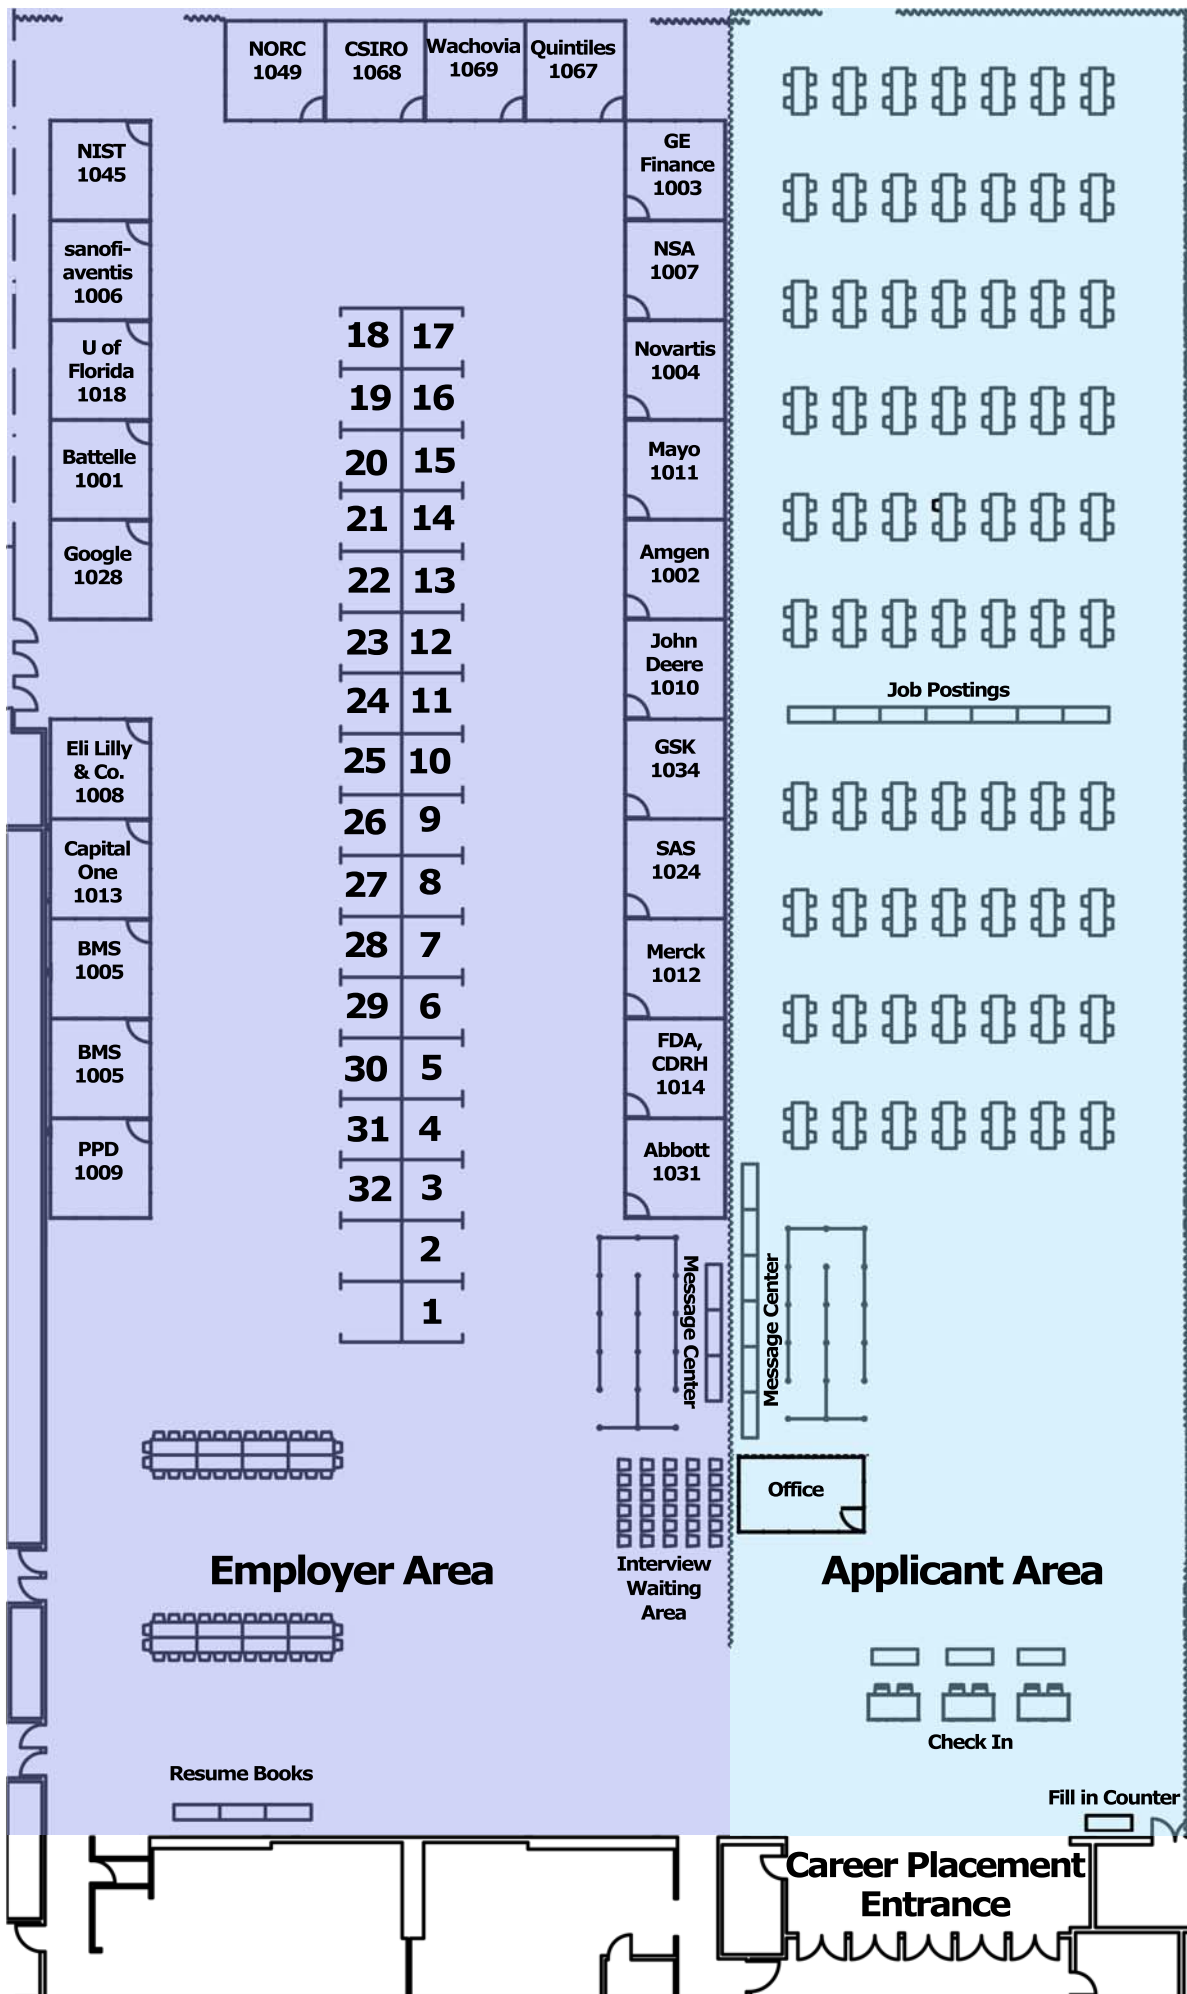

JSM Career Placement Service

Washington State Convention Center - Hall 4B