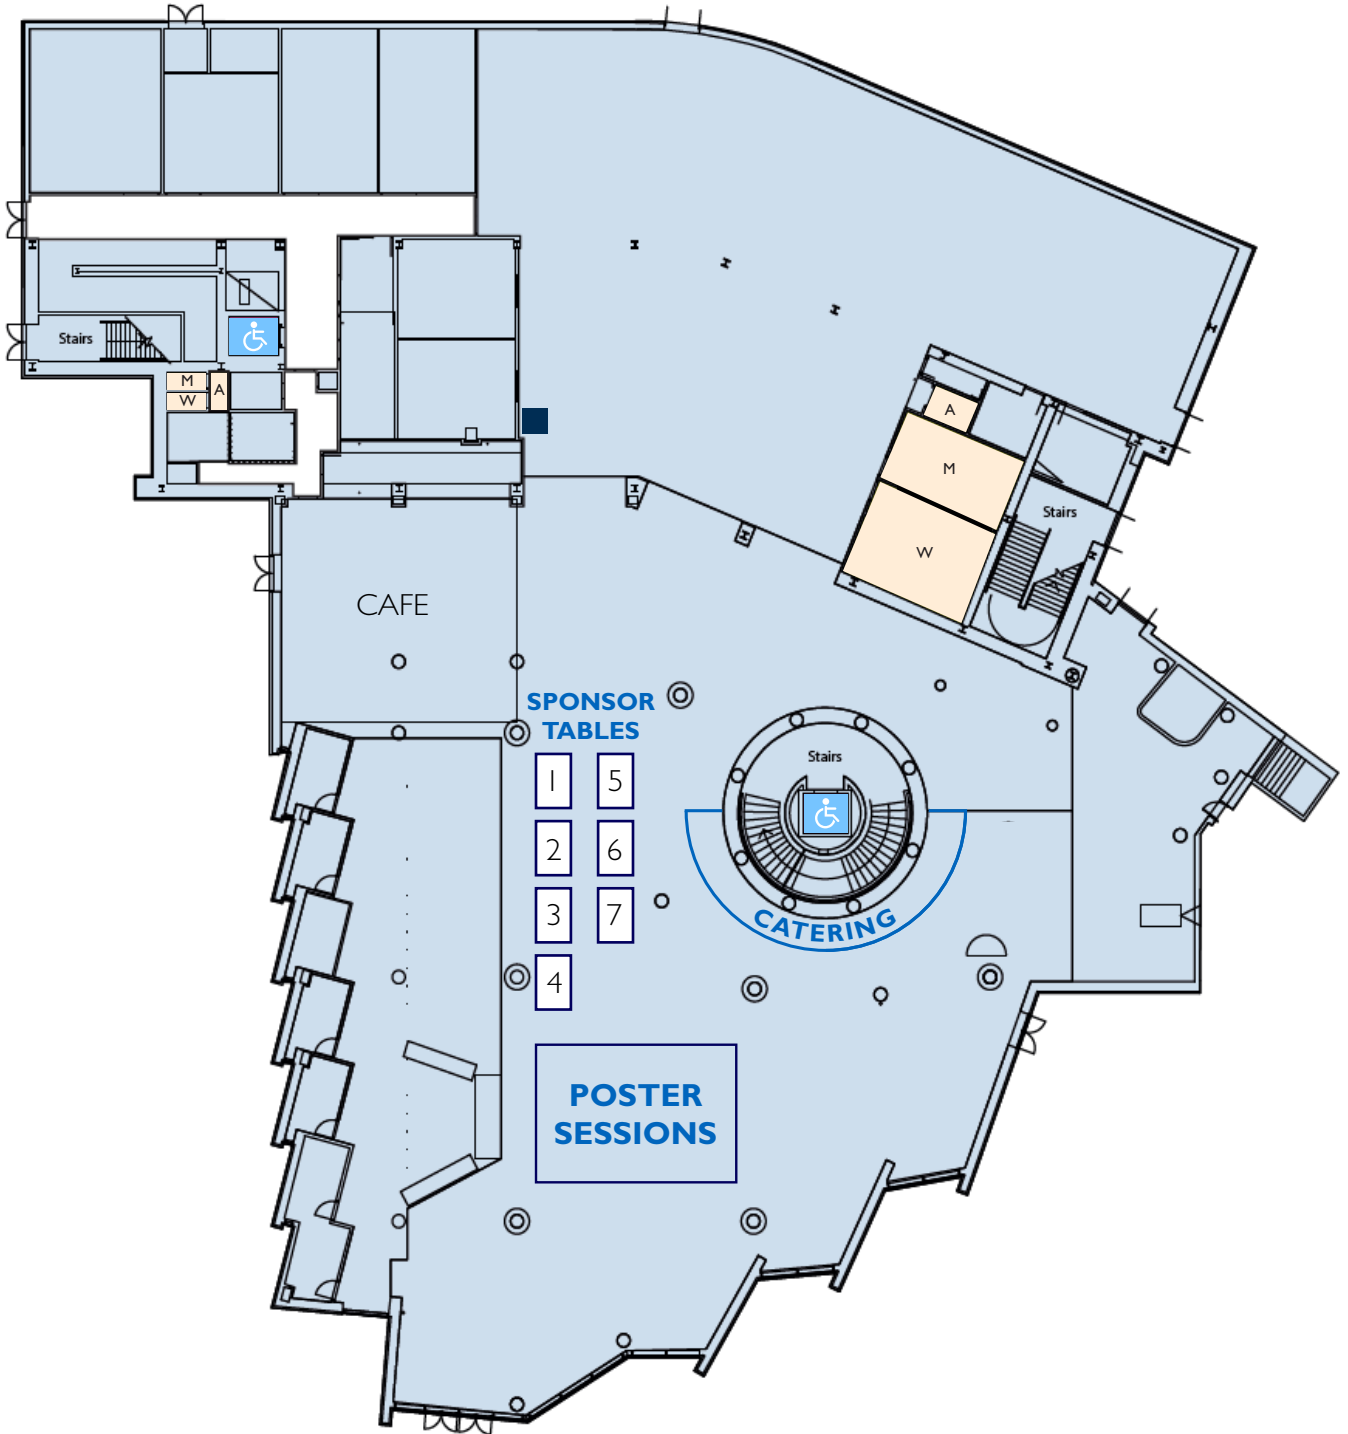

INTERNATIONAL CONFERENCE ON
ESTABLISHMENT STATISTICS

GLASGOW, SCOTLAND • JUNE 17–20, 2024

Glasgow Caledonian University Sir Alex Ferguson Library

KEY

- Lifts
- Water Cooler
- A Accessible Toilet
- W Women's Toilet
- M Men's Toilet
- G Gender Neutral Toilet