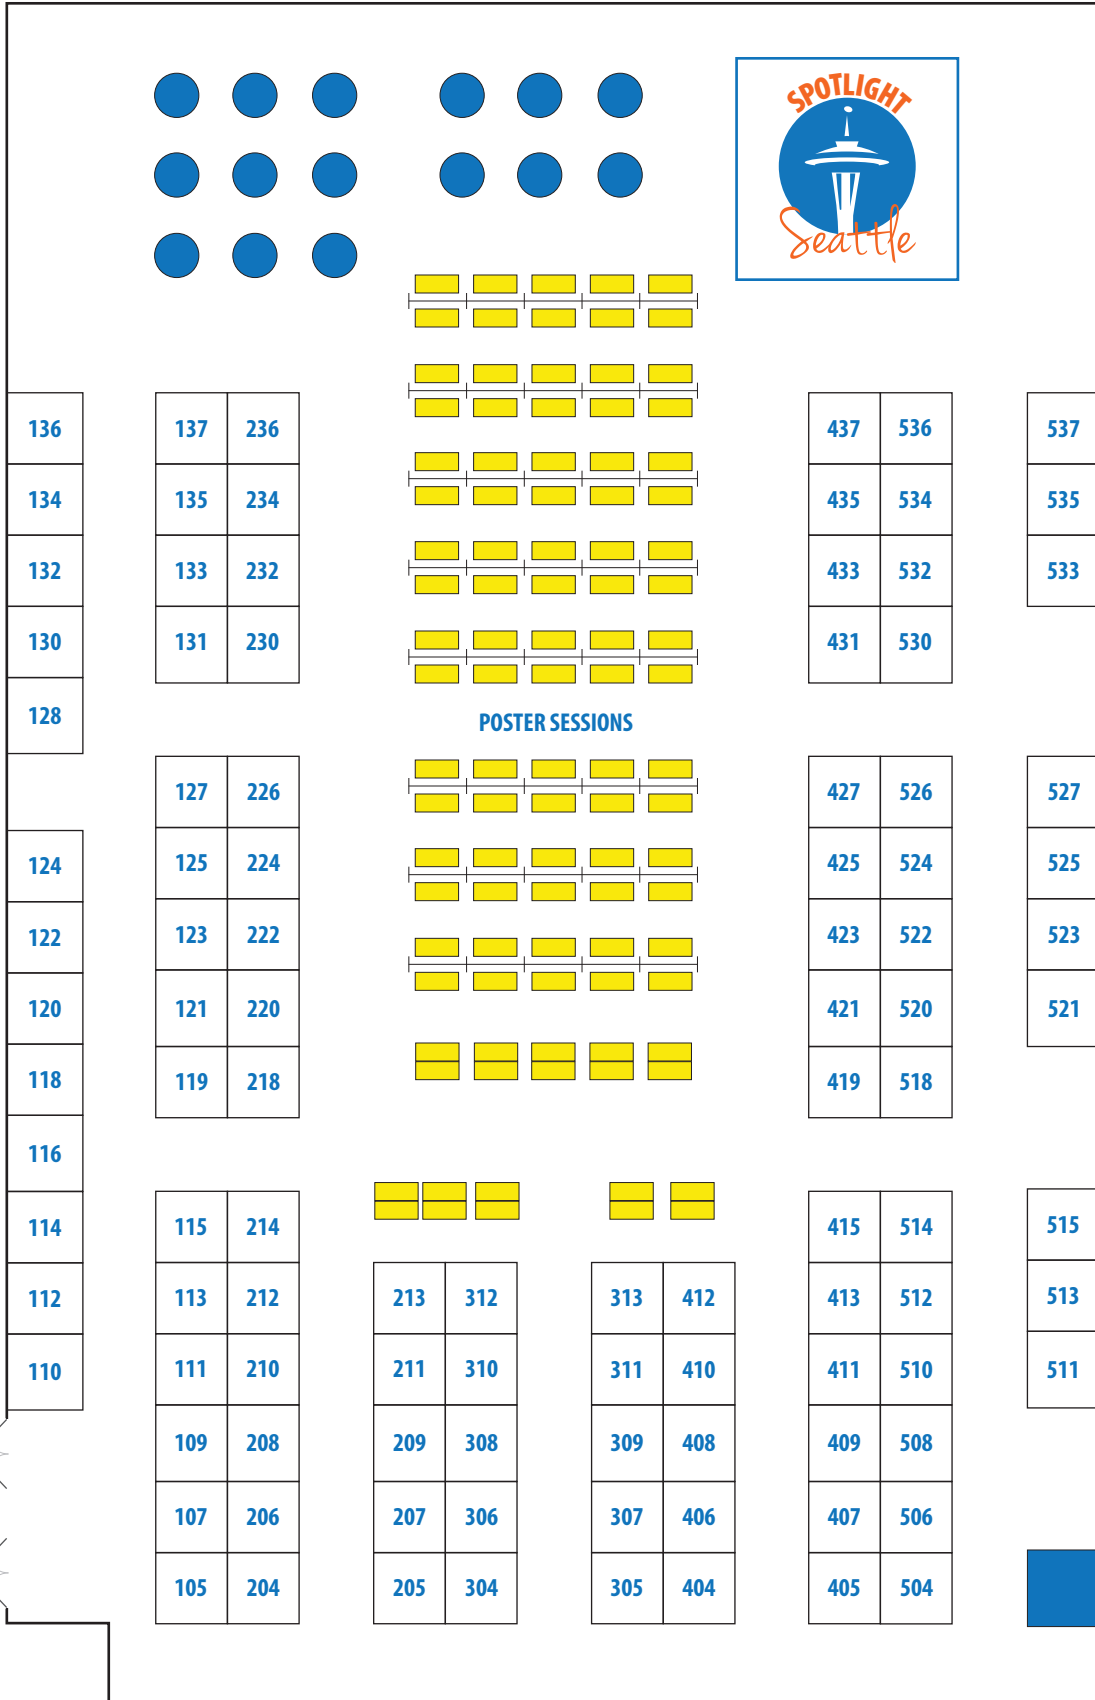

Joint Statistical Meetings

August 8–13, 2015 | Seattle, Washington

POSTER SESSIONS

Hall 4B

ENTRANCE

EXHIBITOR CHECK-IN